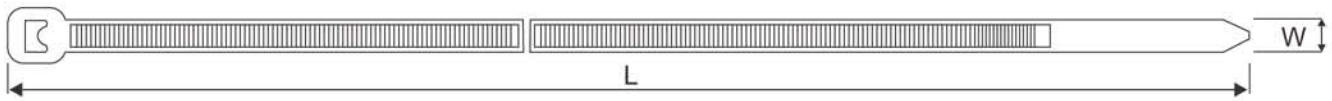

## Standard Nylon Cable Ties

### Features:

- Internal serrations allowing for a positive hold onto cable and pipe bundles.
- The design of the head guarantees a high tensile strength while allowing a very low insertion force.
- Flame-retardant, Heat-resistant, UV resistant are available.

### Material:

UL approved polyamide 6.6, 94V-2

Item No.	Approx. Length L (mm)	Approx. Width W (mm)	Max. Bundle Dia. (mm)	Min. Loop Tensile Strength (kg)
CT22	80	2.5	15	8.0
CT1*	100	2.5	22	8.1
CT38	120	2.5	30	8.1
CT23	160	2.5	40	8.1
CT4	200	2.5	53	8.1
CT2*	140	3.6	33	18.2
CT24	180	3.6	53	18.2
CT20	200	3.6	53	18.2
CT7	300	3.6	102	18.2
CT29	370	3.6	76	18.2
CT25	120	4.8	24	22.2
CT3	160	4.8	38	22.2
CT5*	200	4.8	50	22.2
CT26	250	4.8	60	22.2
CT30	280	4.8	70	22.2
CT8**	300	4.8	76	22.2
CT10**	370	4.8	102	22.2
CT31	390	4.8	105	22.2
CT12	430	4.8	110	22.2
CT32	530	4.8	140	22.2