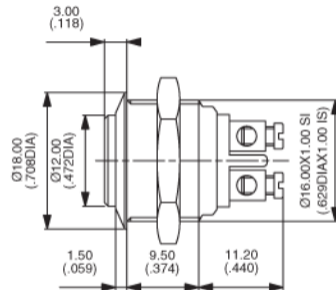

Flat or curved actuator - screw terminals

Hex nut 19 (.748) across flats

Flat actuator
AV0630C9

Curved actuator
AV1630C9

Screw terminals for wires 1,5 mm² max.