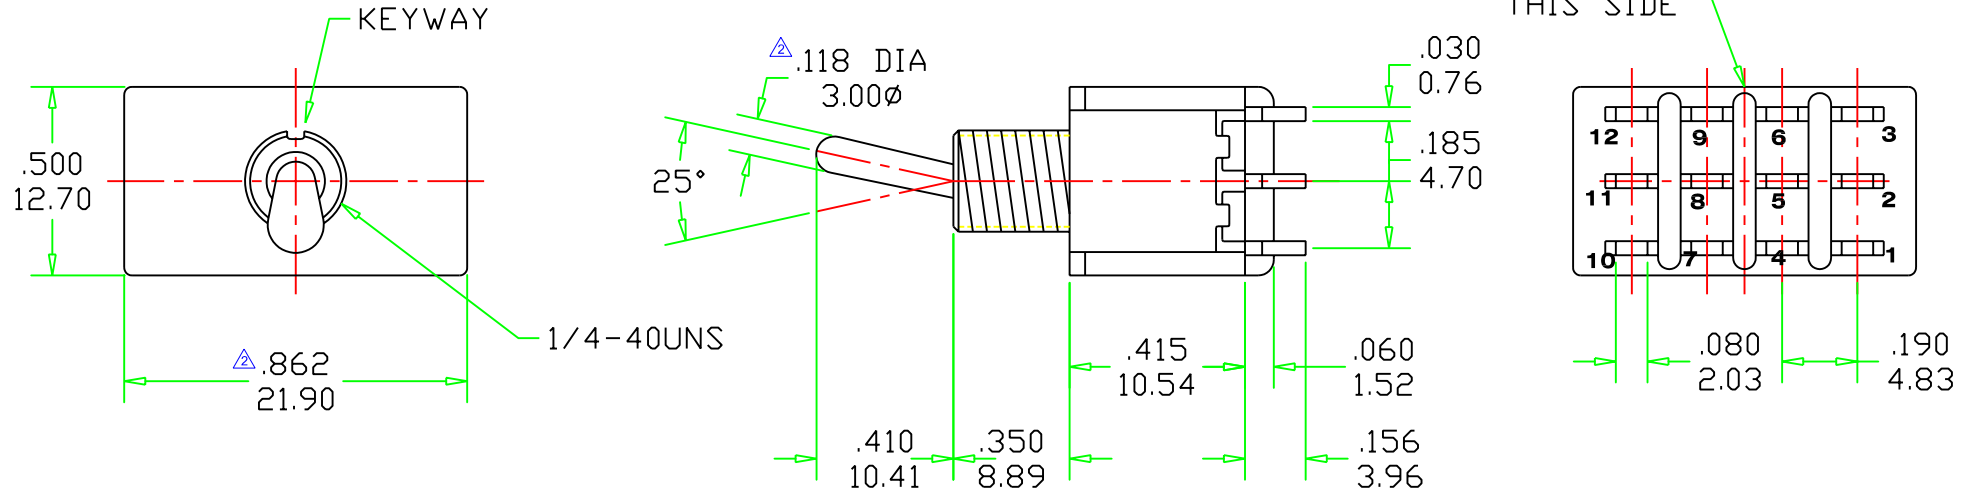

T8401-SEB DIMENSIONS

PANEL MOUNTING
1/4 IN. BUSHING

Model No.	Switching Position		
T8401	ON	NONE	ON
T8403	ON	NONE	(ON)
T8405	ON	OFF	ON
T8407	(ON)	OFF	(ON)
T8409	ON	OFF	(ON)
Term. Comm.	2-3, 5-6 8-9, 11-12	OPEN	2-1, 5-4 8-7, 11-10

2	2	底座長度由21.59改為21.90 把手直徑由2.92改為3.00		08.02.18	Range	Tolerance	Part no. T8401-SEB	SH 興瀚企業股份有限公司 SALECOM. ELECTRONICS CO., LTD.	Approved			
				04/09/30	0 ~ 1	±0.10			Dwg no. SW8401-001	Checked		
					1 ~ 4	±0.20				Part Name.	Drawer	Jessica
					4 ~ 16	±0.30					T80-T/ 4PDT MINIATURE TOGGLE SWITCHES	Scale 2:1
0	NEW		02/01/21	16 ~ 30	±0.40			Unit m/m (inch)	Rev. 2	Date	2008.02.18	