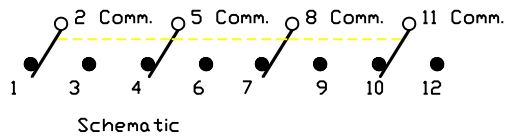

T8401-SEB DIMENSIONS

PANEL MOUNTING
1/4 IN. BUSHING

Model No.	Switching Position		
T8401	ON	NONE	ON
T8403	ON	NONE	(ON)
T8405	ON	OFF	ON
T8407	(ON)	OFF	(ON)
T8409	ON	OFF	(ON)
Term. Comm.	2-3, 5-6 8-9, 11-12	OPEN	2-1, 5-4 8-7, 11-10

2	2	底座長度由21.59改為21.90 把手直徑由2.92改為3.00		08.02.18	Range	Tolerance	Part no. T8401-SEB	SH 興瀚企業股份有限公司 SALECOM. ELECTRONICS CO., LTD.	Approved			
				04/09/30	0 ~ 1	±0.10			Dwg no. SW8401-001	Checked		
					1 ~ 4	±0.20				Part Name.	Drawer	Jessica
					4 ~ 16	±0.30					T80-T/ 4PDT MINIATURE TOGGLE SWITCHES	Scale 2:1
0	NEW		02/01/21	16 ~ 30	±0.40			Unit m/m (inch)	Rev. 2	Date	2008.02.18	