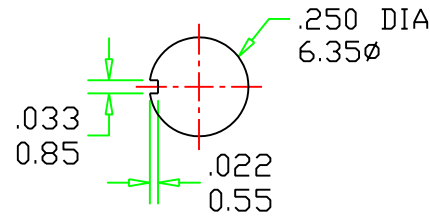

T8401-SEB DIMENSIONS

PANEL MOUNTING
1/4 IN. BUSHING

Model No.	Switching Position		
T8401	ON	NONE	ON
T8403	ON	NONE	(ON)
T8405	ON	OFF	ON
T8407	(ON)	OFF	(ON)
T8409	ON	OFF	(ON)
Term. Comm.	2-3, 5-6 8-9, 11-12	OPEN	2-1, 5-4 8-7, 11-10

2	2	底座長度由21.59改為21.90 把手直徑由2.92改為3.00		08.02.18	Range	Tolerance	Part no. T8401-SEB	SH 興瀚企業股份有限公司 SALECOM. ELECTRONICS CO., LTD.	Approved			
				04/09/30	0 ~ 1	±0.10			Dwg no. SW8401-001	Checked		
					1 ~ 4	±0.20				Part Name.	Drawer	Jessica
					4 ~ 16	±0.30					T80-T/ 4PDT MINIATURE TOGGLE SWITCHES	Scale 2:1
0	NEW		02/01/21	16 ~ 30	±0.40			Unit m/m (inch)	Rev. 2	Date	2008.02.18	