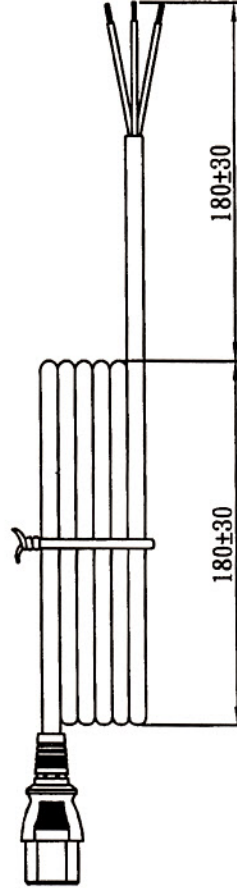

No	BOM ITEM	Q'TY	P/N
1	KPR-14 TERMINAL	3 pcs	BBB14000
2	IS-14 INNER BODY	1 set	MI014000
3	PVC 45P (SA87, IS-14)	22 g	RPP045XX
4	PE TIE (BLACK, 6 inch)	1 pcs	KBB10006

MARKING:

WIRE COLOR:
Blue/Green
Blue

WIRE ON CORD: (204-14)

SGS <VDE> KEMA-KEUR 809 CECEC 809
1346 IEMMEQU H05VV-F 3G 0.75mm² 60227 IEC 53 RVV 300/500V
3ASL/75 4V-75 V-75(75°C) 250/440V ORDINARY DUTY Q88228 -LF- CE

CABLE H05VV-F 3G 0.75 DENT PRINT CT-XX (BLACK)			
PLUG	IS-14	LENGTH	1950
NAME	Connexion(UK)plc	N/W	
P/N	ML-6000-SE	SG DWG	SR-130281-1
CLIENT	I-SHENG MANUFACTURING (SONG GANG) FACTORY 松崗鎰勝-制品廠		UNIT mm
			UNIT kg
			VER. A
		Design. by	1/2-1/2
		Review. by	1/2-1/2
		Approval. by	1/2-1/2
L14 6B3016 XX 200 00			

FORM:END-22

e Drawing