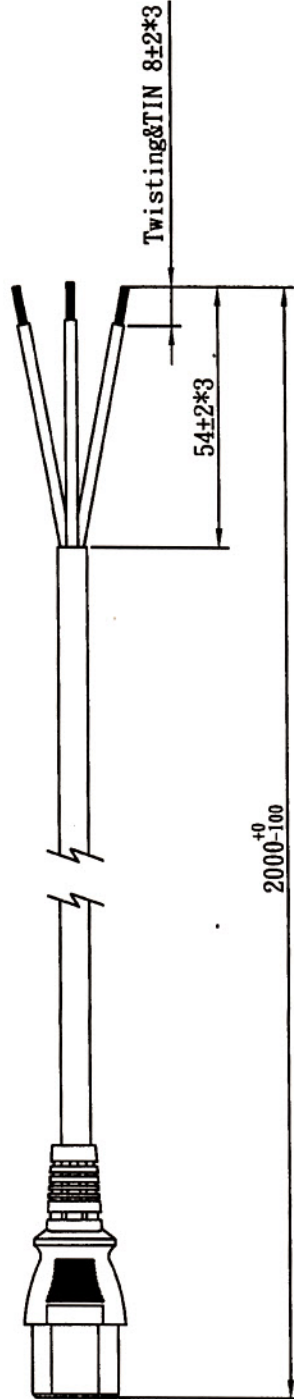

No	BOM ITEM	Q'TY	P/N
1	KPR-14 TERMINAL	3 pcs	BBB14000
2	IS-14 INNER BODY	1 set	MI014000
3	PVC 45P (SA87, IS-14)	22 g	RPP045XX
4	PE TIE (BLACK, 6 inch)	1 pcs	KBB10006

MARKING:

WIRE COLOR:
Blue/Green
Blue

WIRE ON CORD: (204-14)

SGS <VDE> KEMA-KEUR 809 CECEC 809
1346 IEMMEQU H05VV-F 3G 0.75mm² 60227 IEC 53 RVV 300/500V
3ASL/75 4V-75 V-75(75°C) 250/440V ORDINARY DUTY Q88228 -LF- CE

CABLE H05VV-F 3G 0.75 DENT PRINT CT-XX (BLACK)			
PLUG	IS-14	LENGTH	1950
NAME	Connexion(UK)plc	N/W	
P/N	ML-6000-SE	SG DWG	SR-130281-1
CLIENT	I-SHENG MANUFACTURING (SONG GANG) FACTORY 松崗鎰勝-制品廠		UNIT mm
			UNIT kg
			VER. A
		Design. by	1/2-1/2
		Review. by	1/2-1/2
		Approval. by	1/2-1/2
L14 6B3016 XX 200 00			

FORM:END-22

e Drawing