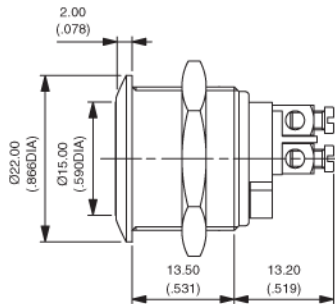

Flat actuator - non-illuminated

Solder lug terminals
AV09C703D2

Screw terminals
AV09C703D9

Also available with curved actuator :
AV19C703D2 or **AV19C703D9**

Hex nut 22 (.866) across flats