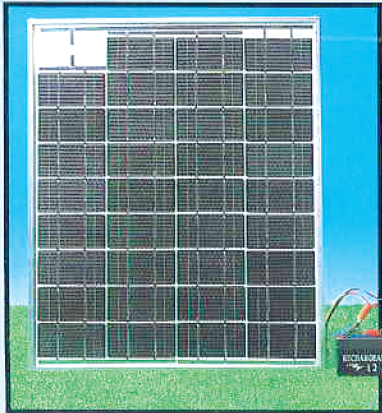

# TGM 1500-12V

## FOR 12 VOLT RECHARGEABLE BATTERY

- Power (Max) : 25.5W
- Voltage Voc : 17.5V
- Current (Max) Isc : 1500mA
- Current (Min) Isc : 1400mA
- Voltage (Peak) : 17V
- Cell Size (mm) : 51 x 102
- Cells in Series : 35 pcs.
- Panel Size :  
(mm) 537 x 451 x 25  
(inch) 21 1/8 x 17 3/4 x 1"
- Built-in Diode : ✓
- Wire with Clips : ✓
- Weight : 2.78kg, 6 1/8lbs.